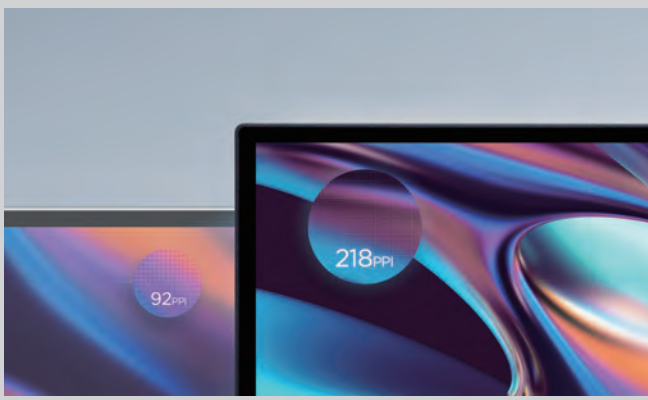

High Pixel Density

Consistently True Colors

Thunderbolt 4 Versatility

Multi-Port Integration

Why the VP88 Series?

High Pixel Density

Up to 218 PPI density in 5K resolution for retinal macOS UI clarity and font rendering. This brings you precise details in CAD, UI design, and high-density data with fewer display-related inaccuracies.

Consistently True Colors

VP88 Series monitors deliver up to 99% DCI-P3 wide color gamut with Pantone certification. They are factory calibrated to ensure long term precision, guaranteeing color consistency across workflows while minimizing miscommunication and production errors.

Materials designed with sustainability in mind, cutting down on unnecessary plastic.

Compliance Ready

Compliance with international environmental and safety standards (Epeat, ENERGY STAR).

model	VP2488-4K (24")	VP2788-5K (27")
Aspect ratio	16:9	
Resolution	3840 x 2160	5120 x 2880
Color gamut	DCI-P3: 98% coverage sRGB: 100% coverage	DCI-P3: 99% coverage sRGB: 100% coverage
Calibration	Self-Calibration, Software & Hardware Calibration	
Curve/flat	Flat	
Static contrast ratio	1,300:1 (typ)	2,000:1 (typ)
Response time	5ms	
Brightness	500 cd/m ² (typ)	
Dynamic contrast ratio	20M:1	
Speakers	5 Watt x2	
I/O ports	Thunderbolt 4 Up Stream: 1 Thunderbolt 4 Down Stream: 1 USB 3.2 Type A Down Stream: 2 USB 3.2 Type C Down stream: 1	USB 3.2 Type C Up Stream: 1 HDMI 2.1: 1 DisplayPort 1.4: 1
Ergonomics	Height Adjust: 0~120mm Swivel: -30° ~ 30° Tilt (Forward/Back): -5° ~ 22° Pivot (Right/Left): -90° ~ 90°	
VESA compatible	100 x 100 mm	
Special features	100W Thunderbolt 4 Power Delivery Daisy Chain Pantone Validated	