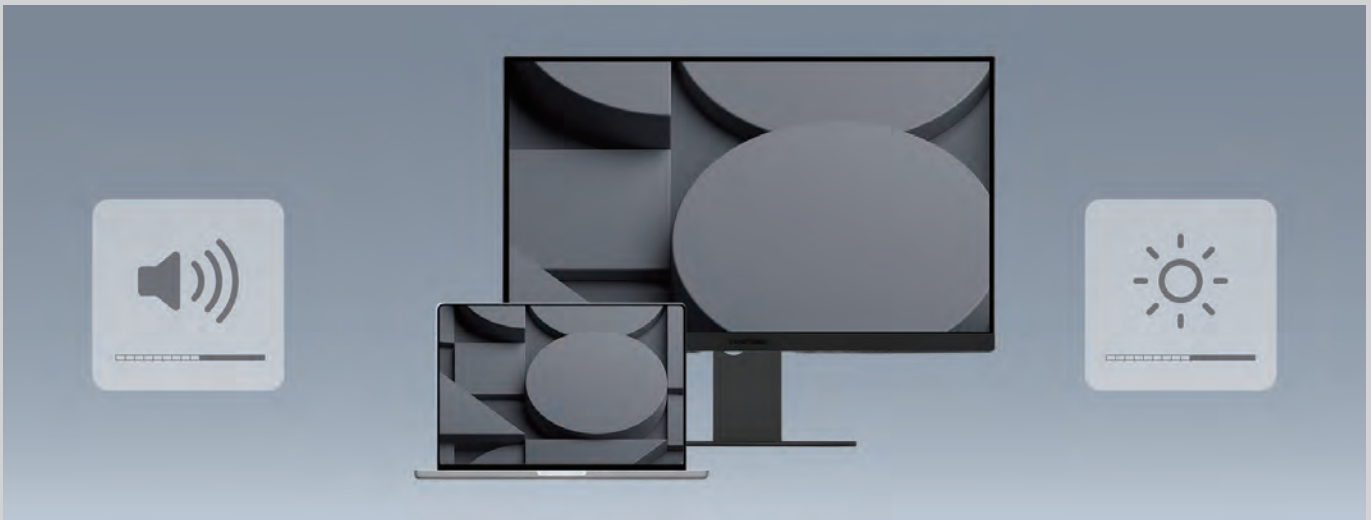

Thunderbolt 4 Versatility

Integrated Thunderbolt 4 features 40 Gbps bandwidth and up to 100W power delivery. Alongside easy dual 5K display daisy chain, these simplify setup and reduce the need for hubs and adapters. Users thus save on IT costs and gain improved workstation flexibility.

Multi-Port Integration

In addition to Thunderbolt 4, VP88 Series monitors include HDMI 2.1, DisplayPort 1.4, plus USB-C and USB-A for diverse device connections. Multiple ports enable hybrid Mac and PC deployments, maximizing compatibility and asset utilization at enterprises.

Native Mac-to-Monitor Control Experience

Sync Mac and VP88 Series display with a single press or control each separately. Adjust monitor brightness and speaker volume from your Mac for a hassle-free experience.