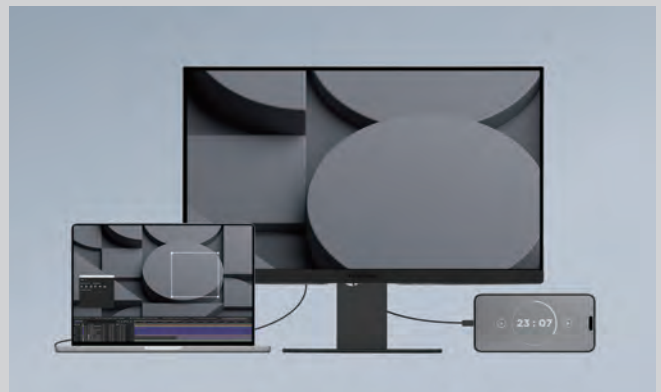

Multi-Port Integration

In addition to Thunderbolt 4, VP88 Series monitors include HDMI 2.1, DisplayPort 1.4, plus USB-C and USB-A for diverse device connections. Multiple ports enable hybrid Mac and PC deployments, maximizing compatibility and asset utilization at enterprises.