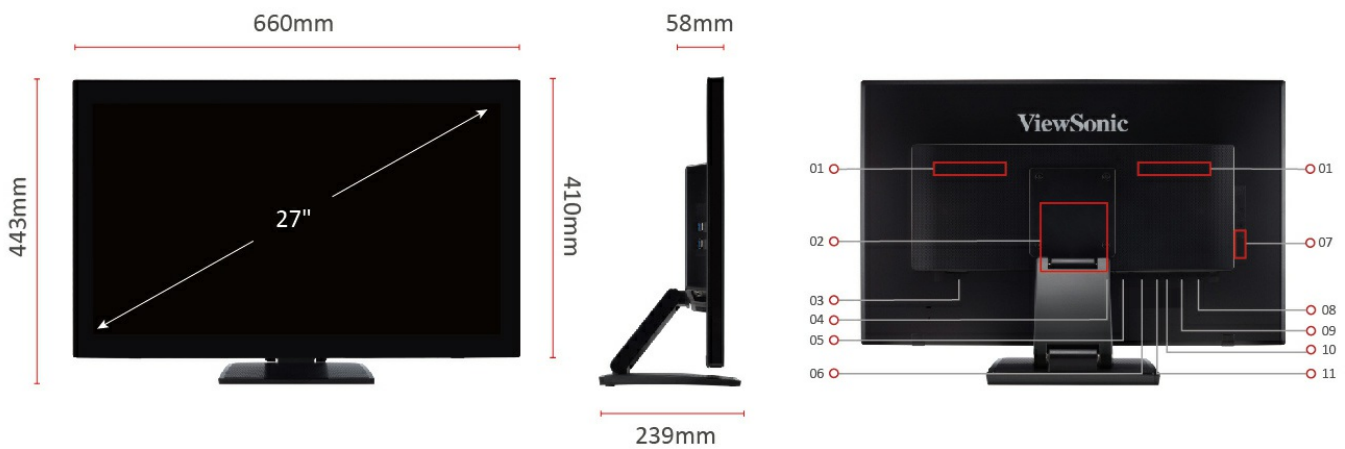

Giá Treo Tường VESA

Bạn có thể treo màn hình nhờ tích hợp sẵn thiết kế giá treo tương thích chuẩn VESA.

100mm x 100mm

1. Internal Speakers
2. VESA Compatible(Wall Mount 100x100mm)
3. AC In
4. DisplayPort

5. HDMI
6. VGA
7. USB Down Stream X 2
8. USB Up Stream
9. RS232
10. Earphone
11. Audio In

Technical Specifications

DISPLAY	Display Size (in.)	27
	Viewable Area (in.)	27
	Panel Type	VA Technology
	Resolution	1920 x 1080
	Resolution Type	FHD
	Static Contrast Ratio	3,000:1 (typ)
	Dynamic Contrast Ratio	50M:1
	Light Source	LED
	Colours	16.7M
	Colour Space Support	8 bit (6 bit + Hi-FRC)
	Brightness	230 cd/m ²
	Aspect Ratio	16:9
	Response Time (Typical GTG)	12ms
	Response Time (GTG w/OD)	6ms
	Viewing Angles	178° horizontal, 178° vertical
	Backlight Life (Hours):	30000 Hrs (Min)
	Curvature:	Flat
	Refresh Rate (Hz):	60
	Blue Light Filter:	Yes
	Flicker-Free:	Yes
	Colour Gamut:	NTSC: 72% size (Typ)
	Pixel Size:	0.311 mm (H) x 0.311 mm (V)
	Touch Screen:	Projected capacitive, 10-point multi touch
Surface Treatment:	Anti-Glare, Hard Coating (≥6H)	
Compatibility	PC Resolution (max)	1920x1080
	Mac® Resolution (max)	1920x1080
	PC Operating System	Windows 7/8.1/10 certified; macOS tested
	Mac® Resolution (min)	1920x1080
Connector	VGA	1
	USB 3.0 Type A	2
	USB 3.0 Type B	1
	3.5mm Audio In	1
	3.5mm Audio Out	1
	Display Port	1
	Power in	3-pin Socket (IEC C14 / CEE22)